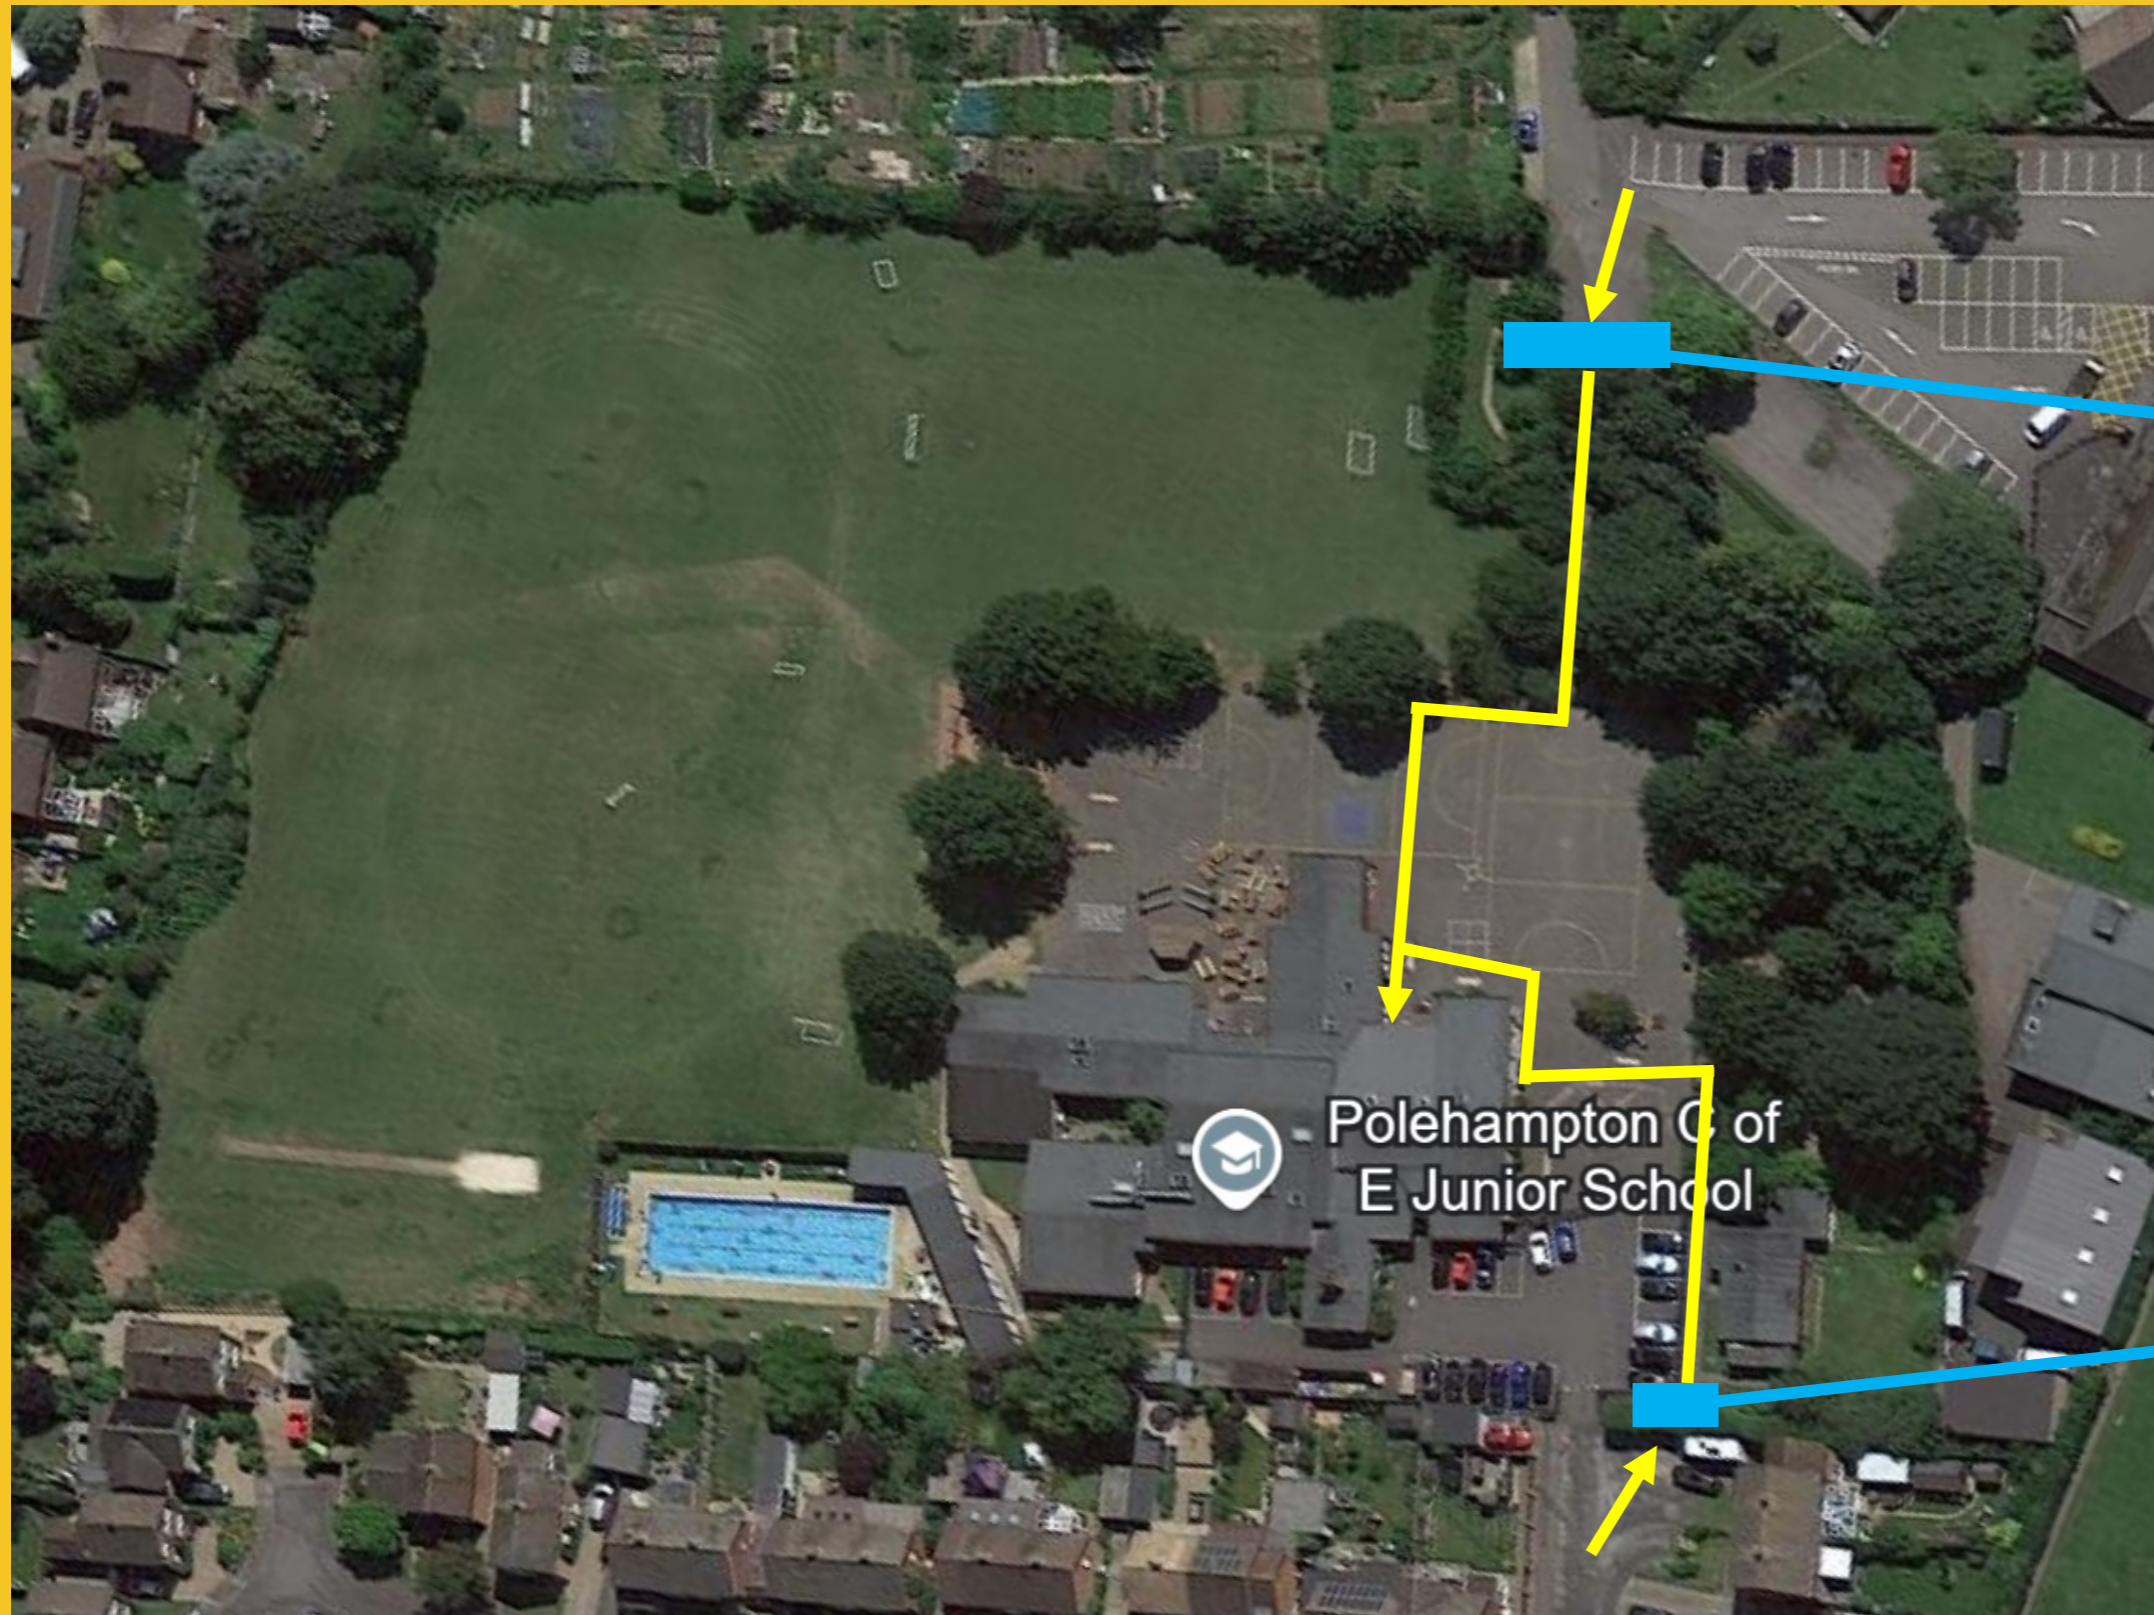

DIRECTIONS FOR DROP OFF AND COLLECTION FROM POLECATS OSC

There is now an automated gate here. Please ring the buzzer and someone from the Polecats OSC team will answer, ask who you are and who you are here to collect.

When verified, you will be buzzed through. Please push the gate open, and ensure it closes properly behind you. Then, continue following the path marked in yellow on the map to the Jubilee Room door, where you can collect your child/ren.

Please note that the Kibblewhite Crescent gate that is used by Polecats OSC is the pedestrian gate to the right of the vehicle gate.