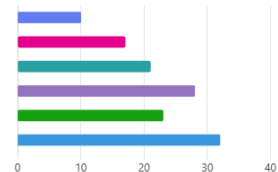

Maths Mastery

Miss Ackerman
Friday 14th March
9:00 - 10:00 at the Infants

As the new year has started we have had calls from neighbours about the parking on Kibblewhite Crescent and London Road. If you are driving to school during this cold spell, please do make sure you are parking mindfully, not blocking driveways and checking frequently for pedestrians.

Reception	KS1	Year 3/4	Year 5/6

We hope you have a lovely weekend.
Mrs Castell and Mrs Medcalf